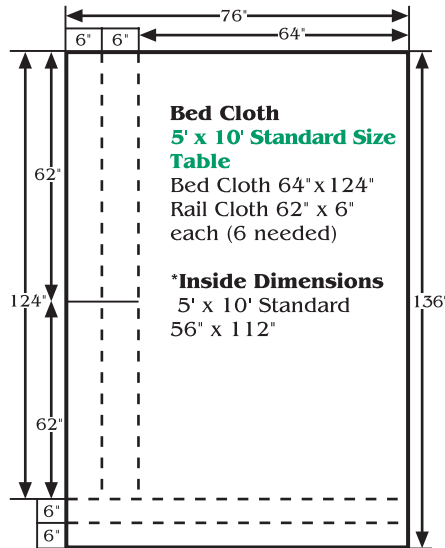

MEASUREMENT CHART FOR 76" WIDE GORINA CLOTH

Sold on page 115 of the 2007 catalog.

Cloth Yardage, Cutting Guide and Pool Table Repair

***Inside Dimensions
measure tip of
bumper to tip of
bumper.**

To measure the amount of cloth you need, use the cutting guides to the left. Use the inside dimensions, measuring tip-of-bumper to tip-of-bumper. Always feel free to call our helpful customer service department at 1-800-925-7665, and one of our trained staff will be happy to assist you. Or use our DVD "Step-by-Step Pool Table Recovery." It's a complete guide on how to recover your pool table. Need spray glue, feather strips or a staple gun? How about chalk to match your cloth color? **All these items will come in handy or are necessary for covering your table and are available in this catalog at wholesale prices!**