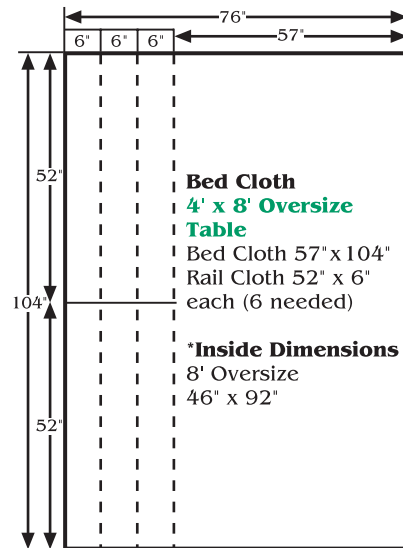

MEASUREMENT CHART FOR 76" WIDE GORINA CLOTH

Sold on page 115 of the 2007 catalog.

Cloth Yardage, Cutting Guide and Pool Table Repair

***Inside Dimensions
measure tip of
bumper to tip of
bumper.**

To measure the amount of cloth you need, use the cutting guides to the left. Use the inside dimensions, measuring tip-of-bumper to tip-of-bumper. Always feel free to call our helpful customer service department at 1-800-925-7665, and one of our trained staff will be happy to assist you. Or use our DVD "Step-by-Step Pool Table Recovery." It's a complete guide on how to recover your pool table. Need spray glue, feather strips or a staple gun? How about chalk to match your cloth color? **All these items will come in handy or are necessary for covering your table and are available in this catalog at wholesale prices!**