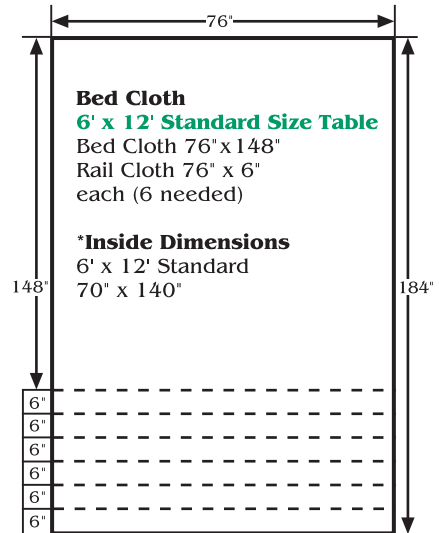

MEASUREMENT CHART FOR 76" WIDE GORINA CLOTH

Sold on page 115 of the 2007 catalog.

Cloth Yardage, Cutting Guide and Pool Table Repair

***Inside Dimensions
measure tip of
bumper to tip of
bumper.**

To measure the amount of cloth you need, use the cutting guides to the left. Use the inside dimensions, measuring tip-of-bumper to tip-of-bumper. Always feel free to call our helpful customer service department at 1-800-925-7665, and one of our trained staff will be happy to assist you. Or use our DVD "Step-by-Step Pool Table Recovery." It's a complete guide on how to recover your pool table. Need spray glue, feather strips or a staple gun? How about chalk to match your cloth color? **All these items will come in handy or are necessary for covering your table and are available in this catalog at wholesale prices!**