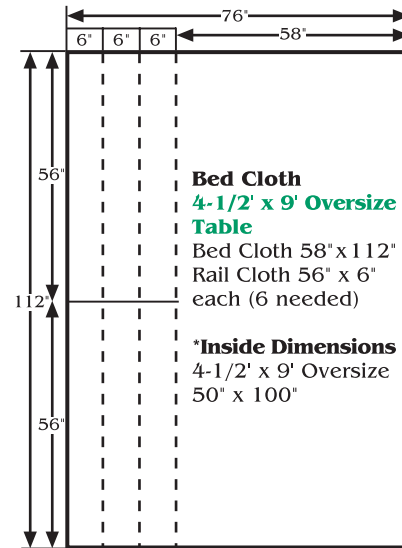

MEASUREMENT CHART FOR 76" WIDE GORINA CLOTH

Sold on page 115 of the 2007 catalog.

Cloth Yardage, Cutting Guide and Pool Table Repair

***Inside Dimensions
measure tip of
bumper to tip of
bumper.**

To measure the amount of cloth you need, use the cutting guides to the left. Use the inside dimensions, measuring tip-of-bumper to tip-of-bumper. Always feel free to call our helpful customer service department at 1-800-925-7665, and one of our trained staff will be happy to assist you. Or use our DVD "Step-by-Step Pool Table Recovery." It's a complete guide on how to recover your pool table. Need spray glue, feather strips or a staple gun? How about chalk to match your cloth color? **All these items will come in handy or are necessary for covering your table and are available in this catalog at wholesale prices!**