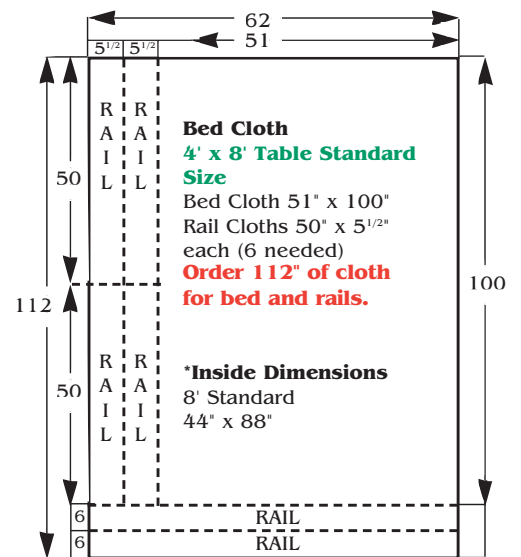

# Cloth Yardage, Cutting Guide and Pool Table Repair

**\*Inside Dimensions  
measure tip of  
bumper to tip of  
bumper.**

To measure the amount of cloth you need, use the cutting guides below. Use the inside dimensions, measuring tip-of-bumper to tip-of-bumper. Always feel free to call our helpful customer service department at 1-800-925-7665, and one of our trained staff will be happy to assist you. Or use our DVD "Step-by-Step Pool Table Recovery." It's a complete guide on how to recover your pool table. Need spray glue, feather strips or a staple gun? How about chalk to match your cloth color? **All these items will come in handy or are necessary for covering your table and are available in this catalog at wholesale prices!**