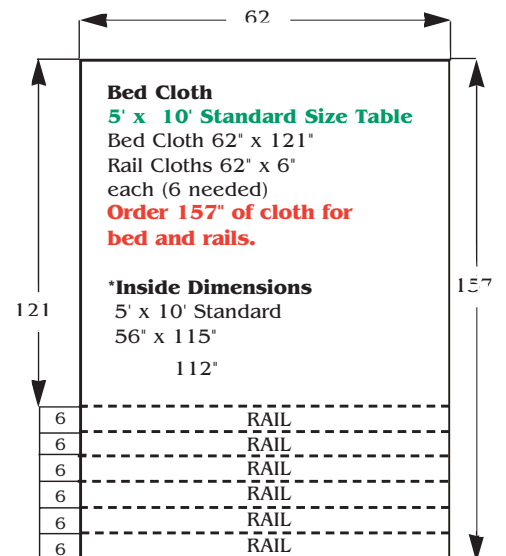

# Cloth Yardage, Cutting Guide and Pool Table Repair

**\*Inside Dimensions  
measure tip of  
bumper to tip of  
bumper.**

To measure the amount of cloth you need, use the cutting guides below. Use the inside dimensions, measuring tip-of-bumper to tip-of-bumper. Always feel free to call our helpful customer service department at 1-800-925-7665, and one of our trained staff will be happy to assist you. Or use our DVD "Step-by-Step Pool Table Recovery." It's a complete guide on how to recover your pool table. Need spray glue, feather strips or a staple gun? How about chalk to match your cloth color? **All these items will come in handy or are necessary for covering your table and are available in this catalog at wholesale prices!**