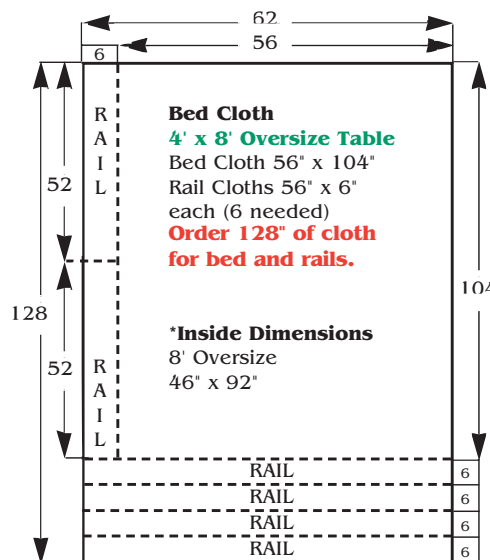

# Cloth Yardage, Cutting Guide and Pool Table Repair

**\*Inside Dimensions  
measure tip of  
bumper to tip of  
bumper.**

To measure the amount of cloth you need, use the cutting guides below. Use the inside dimensions, measuring tip-of-bumper to tip-of-bumper. Always feel free to call our helpful customer service department at 1-800-925-7665, and one of our trained staff will be happy to assist you. Or use our DVD "Step-by-Step Pool Table Recovery." It's a complete guide on how to recover your pool table. Need spray glue, feather strips or a staple gun? How about chalk to match your cloth color? **All these items will come in handy or are necessary for covering your table and are available in this catalog at wholesale prices!**