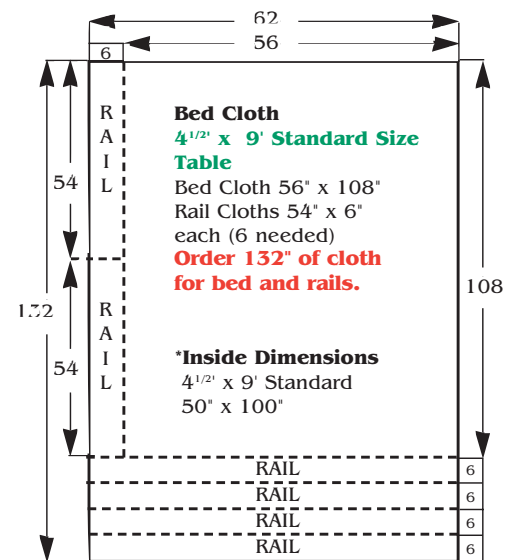

# Cloth Yardage, Cutting Guide and Pool Table Repair

**\*Inside Dimensions  
measure tip of  
bumper to tip of  
bumper.**

To measure the amount of cloth you need, use the cutting guides below. Use the inside dimensions, measuring tip-of-bumper to tip-of-bumper. Always feel free to call our helpful customer service department at 1-800-925-7665, and one of our trained staff will be happy to assist you. Or use our DVD "Step-by-Step Pool Table Recovery." It's a complete guide on how to recover your pool table. Need spray glue, feather strips or a staple gun? How about chalk to match your cloth color? **All these items will come in handy or are necessary for covering your table and are available in this catalog at wholesale prices!**