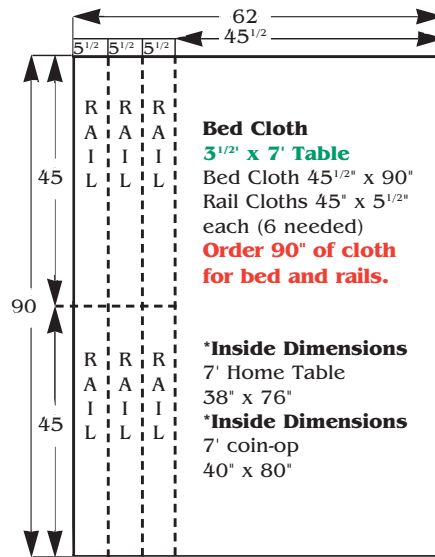

# Cloth Yardage, Cutting Guide and Pool Table Repair

**\*Inside Dimensions  
measure tip of  
bumper to tip of  
bumper.**

To measure the amount of cloth you need, use the cutting guides below. Use the inside dimensions, measuring tip-of-bumper to tip-of-bumper. Always feel free to call our helpful customer service department at 1-800-925-7665, and one of our trained staff will be happy to assist you. Or use our DVD "Step-by-Step Pool Table Recovery." It's a complete guide on how to recover your pool table. Need spray glue, feather strips or a staple gun? How about chalk to match your cloth color? **All these items will come in handy or are necessary for covering your table and are available in this catalog at wholesale prices!**