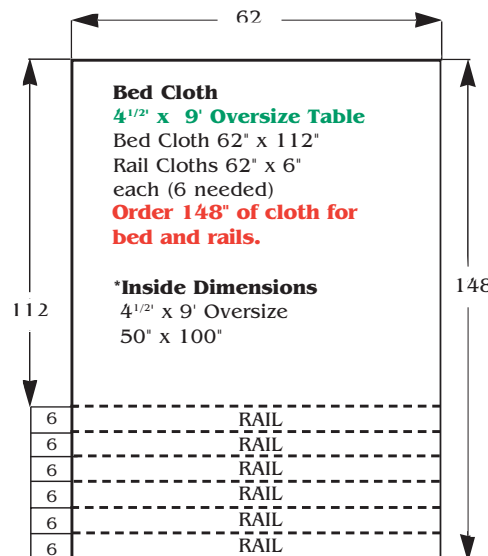

# Cloth Yardage, Cutting Guide and Pool Table Repair

**\*Inside Dimensions  
measure tip of  
bumper to tip of  
bumper.**

To measure the amount of cloth you need, use the cutting guides below. Use the inside dimensions, measuring tip-of-bumper to tip-of-bumper. Always feel free to call our helpful customer service department at 1-800-925-7665, and one of our trained staff will be happy to assist you. Or use our DVD "Step-by-Step Pool Table Recovery." It's a complete guide on how to recover your pool table. Need spray glue, feather strips or a staple gun? How about chalk to match your cloth color? **All these items will come in handy or are necessary for covering your table and are available in this catalog at wholesale prices!**